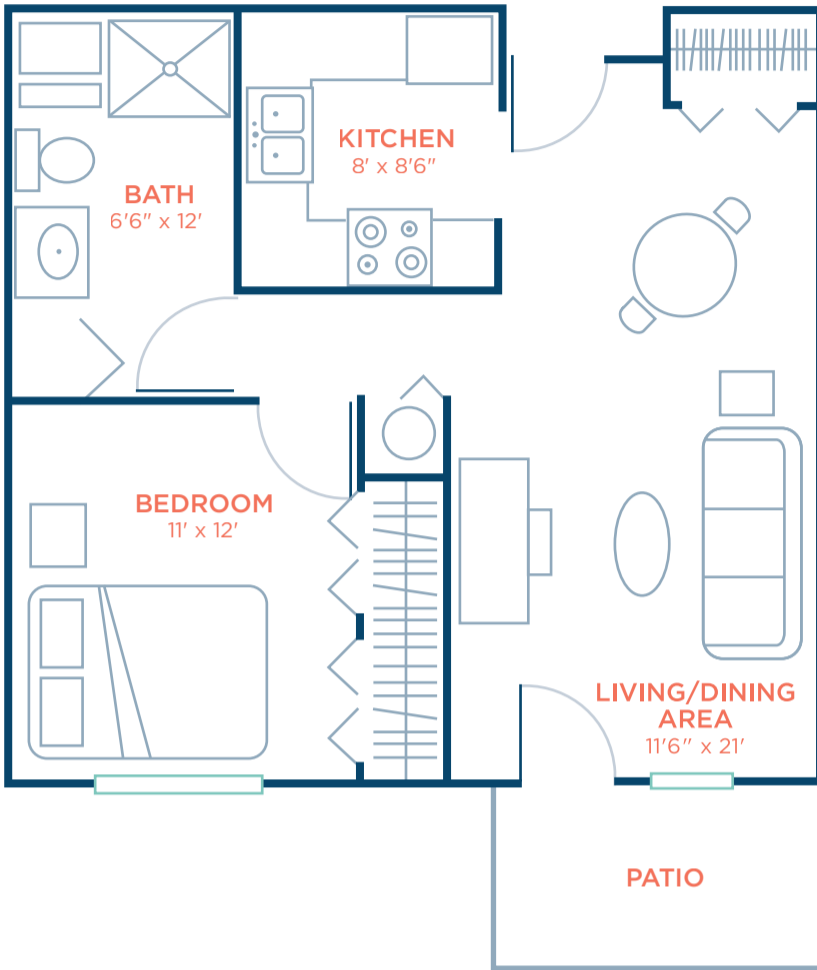

**Luther Hills**

**ONE-BEDROOM UNIT**  
**676 sq. ft.**

**Luther Hills**

**TWO-BEDROOM UNIT**  
**981 sq. ft.**