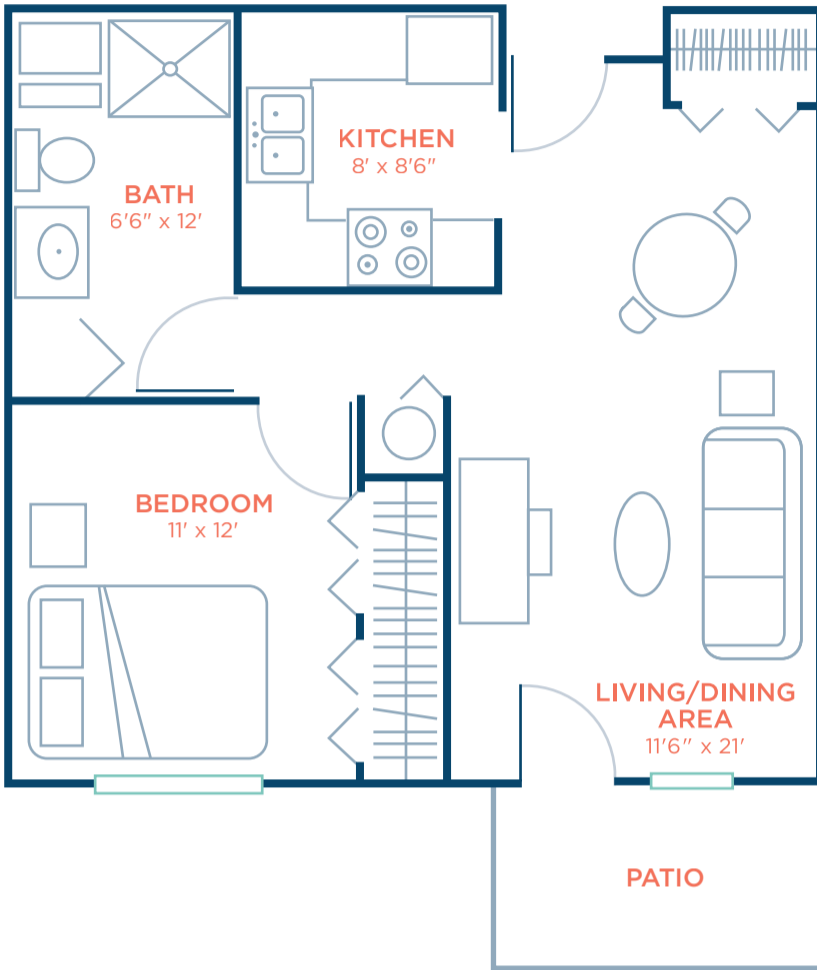

Luther Haus

ONE-BEDROOM UNIT
676 sq. ft.

Luther Haus

TWO-BEDROOM UNIT
981 sq. ft.