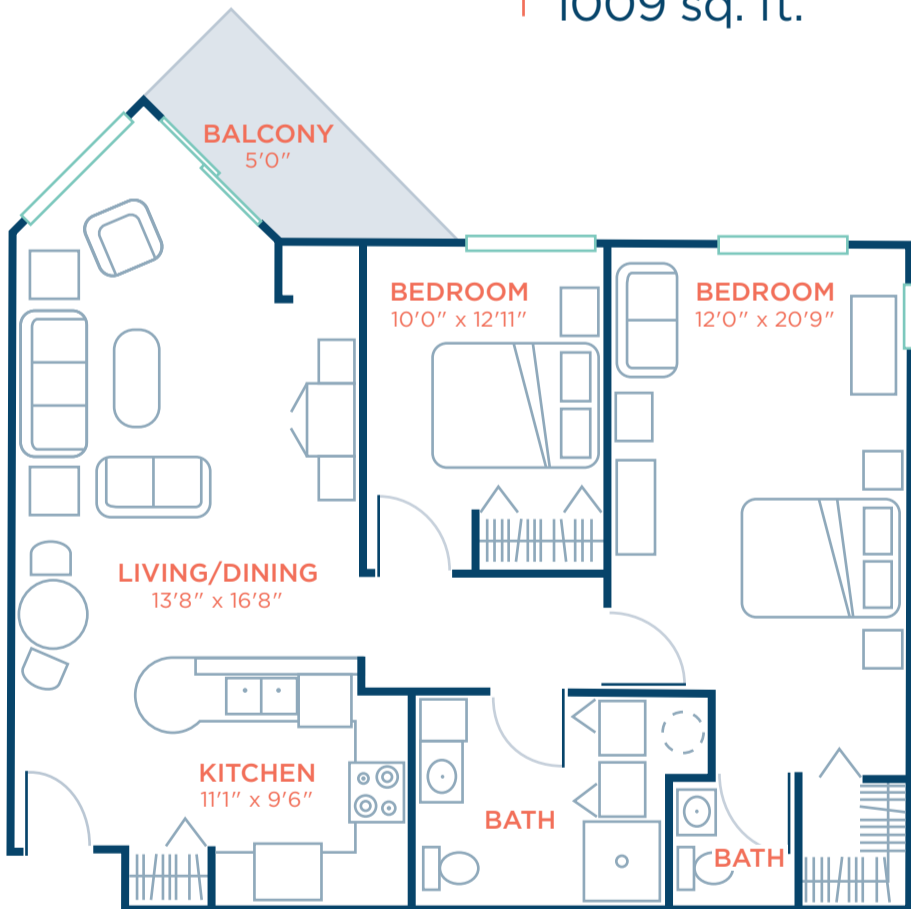

Wolf Creek Campus
Creekside

INDEPENDENT LIVING
ONE-BEDROOM UNIT
741 sq. ft.

Wolf Creek Campus
Creekside

INDEPENDENT LIVING
TWO-BEDROOM UNIT
907 sq. ft.

Wolf Creek Campus
Creekside

INDEPENDENT LIVING
TWO-BEDROOM UNIT
1009 sq. ft.

Wolf Creek Campus
Creekside

INDEPENDENT LIVING
TWO-BEDROOM UNIT
WITH STUDY
1098 sq. ft.