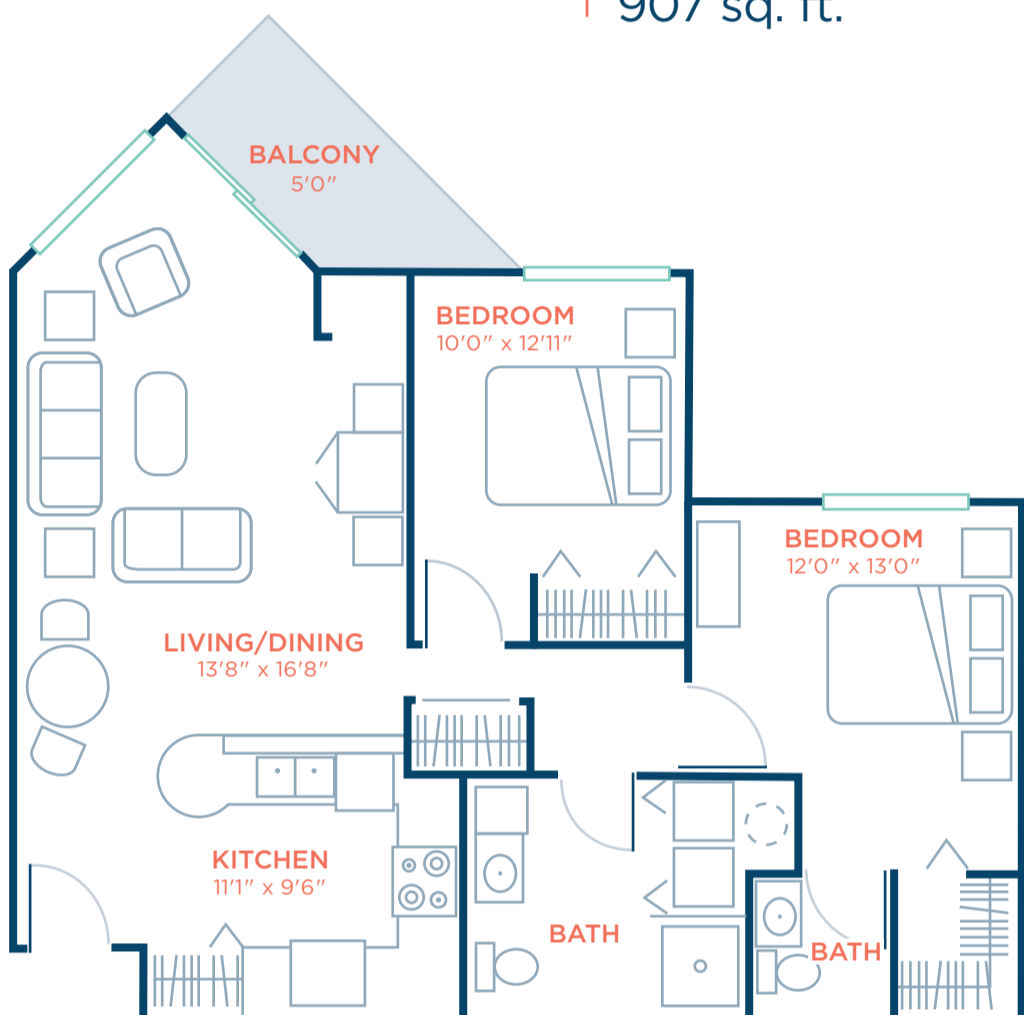

Wolf Creek Campus
Creekside

INDEPENDENT LIVING
ONE-BEDROOM UNIT
741 sq. ft.

Wolf Creek Campus
Creekside

INDEPENDENT LIVING
TWO-BEDROOM UNIT
907 sq. ft.

Wolf Creek Campus
Creekside

INDEPENDENT LIVING
TWO-BEDROOM UNIT
1009 sq. ft.

Wolf Creek Campus
Creekside

INDEPENDENT LIVING
TWO-BEDROOM UNIT
WITH STUDY
1098 sq. ft.