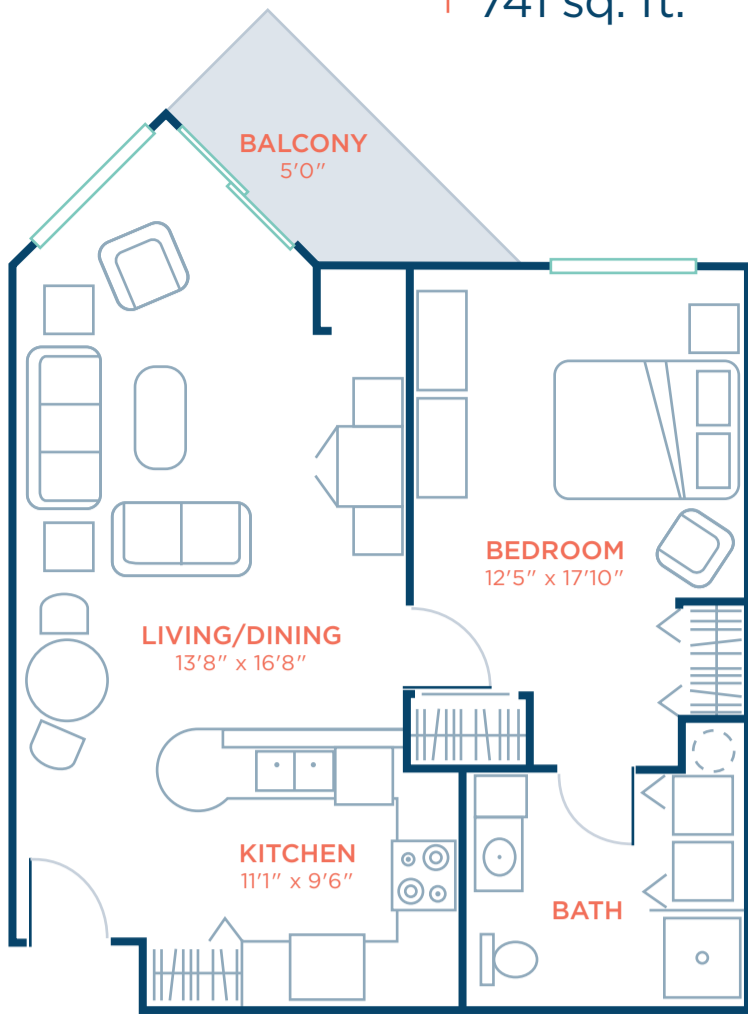

Wolf Creek Campus
Creekside

INDEPENDENT LIVING
ONE-BEDROOM UNIT
741 sq. ft.

Wolf Creek Campus
Creekside

INDEPENDENT LIVING
TWO-BEDROOM UNIT
907 sq. ft.

Wolf Creek Campus
Creekside

INDEPENDENT LIVING
TWO-BEDROOM UNIT
1009 sq. ft.

Wolf Creek Campus
Creekside

INDEPENDENT LIVING
TWO-BEDROOM UNIT
WITH STUDY
1098 sq. ft.